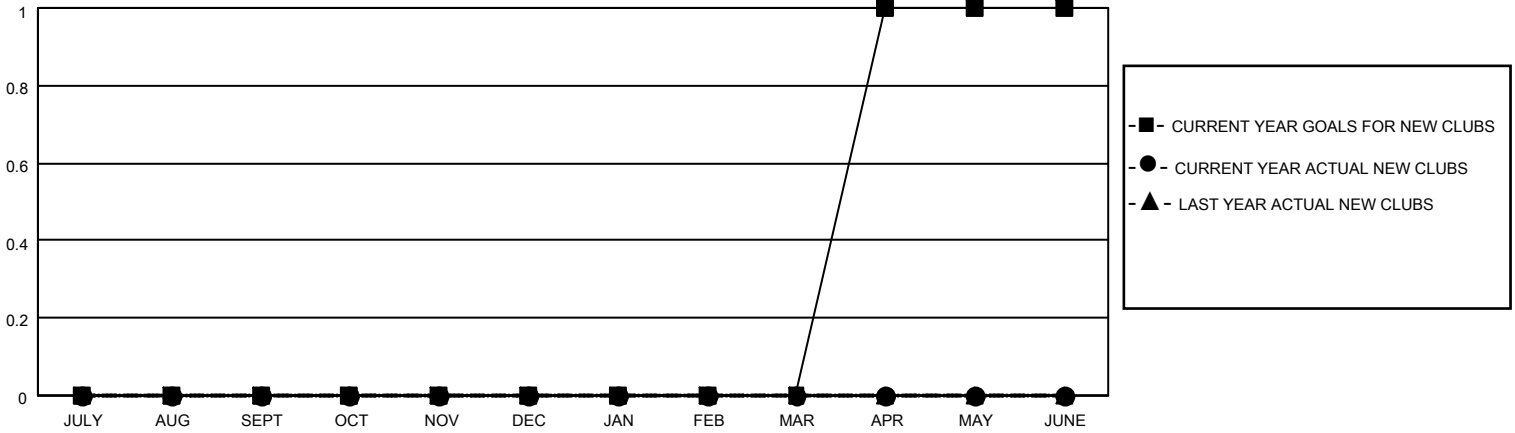

MONTHLY MEMBERSHIP PROGRESS REPORT

LOCATION RUSSIAN FEDERATION

District 123

Results as of: 10/31/2022

Clubs			
RESULTS FOR 2022-2023			
QUARTER	NEW CLUB GOAL	NEW CLUBS	DROPPED CLUBS
JULY/AUG/SEPT	0	0	0
OCT/NOV/DEC	0	0	0
JAN/FEB/MAR	0	0	0
APR/MAY/JUNE	1	0	0

Members			
RESULTS FOR 2022-2023			
QUARTER	MEMBER GROWTH NET GOAL	MEMBER GROWTH ACTUAL	DROPPED MEMBERS ACTUAL (including transfers)
JULY/AUG/SEPT	5	0	0
OCT/NOV/DEC	5	0	0
JAN/FEB/MAR	5	0	0
APR/MAY/JUNE	5	0	0

GOALS AND ACTUAL NEW CLUBS CUMULATIVE