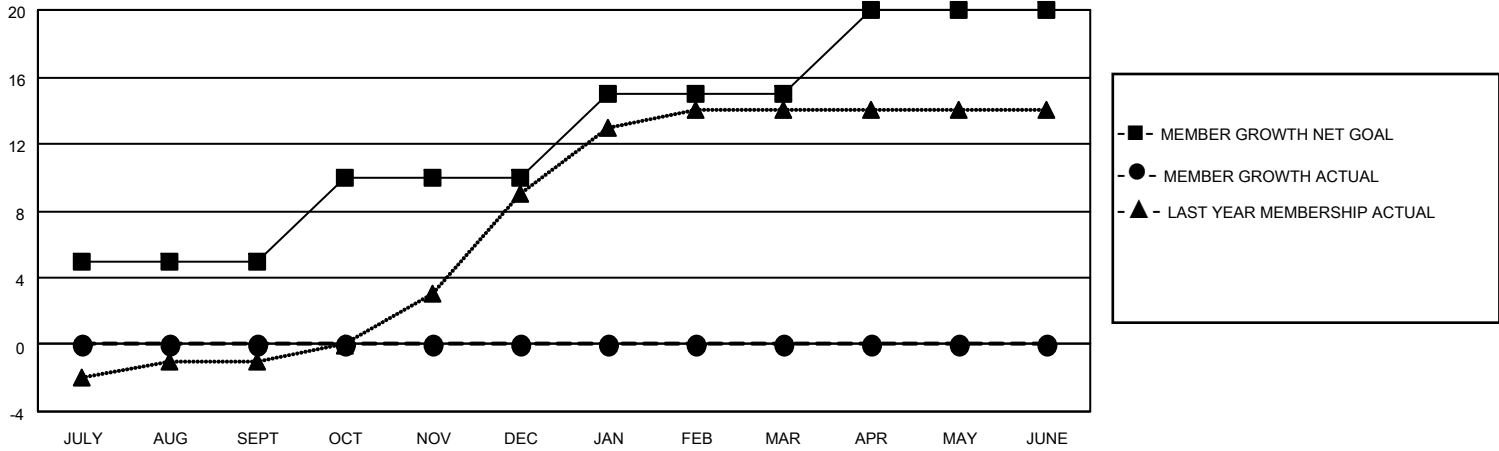

GOALS AND ACTUAL MEMBERS CUMULATIVE

DROPPED CLUBS: 0	0 CLUBS OF 0 ADDED 1 OR MORE NEW MEMBERS	<u>GENDER DISTRIBUTION</u> MALE 0 (0.00%) FEMALE 0 (0.00%) NON BINARY 0 (0.00%) PREFER NOT TO ANSWER 0 (0.00%)
<u>DROPPED MEMBERS</u> DECEASED 0 CLUB CANCELLED 0 OTHER 0 TOTAL 0	CLICK HERE FOR CUMULATIVE MEMBERSHIP DATA	TOTAL FAMILY UNIT MEMBERS 0 FAMILY MEMBERS PAYING HALF DUES 0